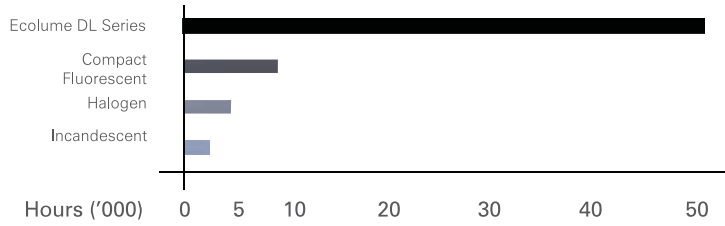

LED Down Light 15W Recessed 90mm

DL90R-60

Features:

- Powered by 6 OSRAM OSOLON Thin Gan LEDs
- 1200 LUMEN Light Engine
- Replacement for Halogen Down Light
- 60 Degree Beam Angle
- Rated at 15 Watts, 81lm/W
- Low Operating Temperatures
- Less Carbon Emissions
- 50,000 Hours Plus
- No Ultraviolet Emissions
- 3000K/4000K/6500K Color Temperatures
- Recessed Down Light
- Housing Available in White and Satin Chrome
- Supports 90mm Cutout Hole
- Dimmable (with Dimmable LED Driver)
- IES Data Available
- 3 Year Warranty

www.ecolumelighting.com

info@ecolumelighting.com

OPERATING LIFE

ILLUMINANCE

CCT	lux 1m	lux 2 m	lux 3m	lux 4m
DL6500K	415	104	46	26
CW4000K	402	101	45	25
WW3000K	344	86	38	22

POWER DRAW CHART

COLOUR TEMPERATURE

Order No.	Type	Cutout	Housing Size	Housing Color	CCT	Input Power	Lumens	I(ma)	Lm/W	Angle
DL90-R-W-WW-60	Recessed	90mm	100mm	White	WW3000	15 Watt	949	700	63	60°
DL90-R-SC-WW-60	Recessed	90mm	100mm	Satin Chrome*	WW3000	15 Watt	949	700	63	60°
DL90-R-W-CW-60	Recessed	90mm	100mm	White	CW4000	15 Watt	989	700	66	60°
DL90-R-SC-CW-60	Recessed	90mm	100mm	Satin Chrome*	CW4000	15 Watt	989	700	66	60°
DL90-R-W-DL-60	Recessed	90mm	100mm	White	DL6500	15 Watt	1214	700	81	60°
DL90-R-SC-DL-60	Recessed	90mm	100mm	Satin Chrome*	DL6500	15 Watt	1214	700	81	60°