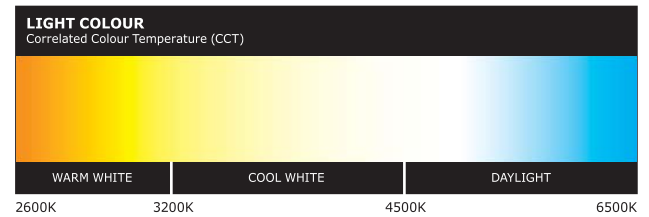

LED Down Light 15W Recessed 90mm

DL90R-60

Features:

- Powered by 6 OSRAM OSOLON Thin Gan LEDs
- 1200 LUMEN Light Engine
- Replacement for Halogen Down Light
- 60 Degree Beam Angle
- Rated at 15 Watts, 81lm/W
- Low Operating Temperatures
- Less Carbon Emissions
- 50,000 Hours Plus
- No Ultraviolet Emissions
- 3000K/4000K/6500K Color Temperatures
- Recessed Down Light
- Housing Available in White and Satin Chrome
- Supports 90mm Cutout Hole
- Dimmable (with Dimmable LED Driver)
- IES Data Available
- 3 Year Warranty

www.ecolumelighting.com

info@ecolumelighting.com

OPERATING LIFE

ILLUMINANCE

CCT	lux 1m	lux 2 m	lux 3m	lux 4m
DL6500K	415	104	46	26
CW4000K	402	101	45	25
WW3000K	344	86	38	22

POWER DRAW CHART

COLOUR TEMPERATURE

Order No.	Type	Cutout	Housing Size	Housing Color	CCT	Input Power	Lumens	I(ma)	Lm/W	Angle
DL90-R-W-WW-60	Recessed	90mm	100mm	White	WW3000	15 Watt	949	700	63	60°
DL90-R-SC-WW-60	Recessed	90mm	100mm	Satin Chrome*	WW3000	15 Watt	949	700	63	60°
DL90-R-W-CW-60	Recessed	90mm	100mm	White	CW4000	15 Watt	989	700	66	60°
DL90-R-SC-CW-60	Recessed	90mm	100mm	Satin Chrome*	CW4000	15 Watt	989	700	66	60°
DL90-R-W-DL-60	Recessed	90mm	100mm	White	DL6500	15 Watt	1214	700	81	60°
DL90-R-SC-DL-60	Recessed	90mm	100mm	Satin Chrome*	DL6500	15 Watt	1214	700	81	60°