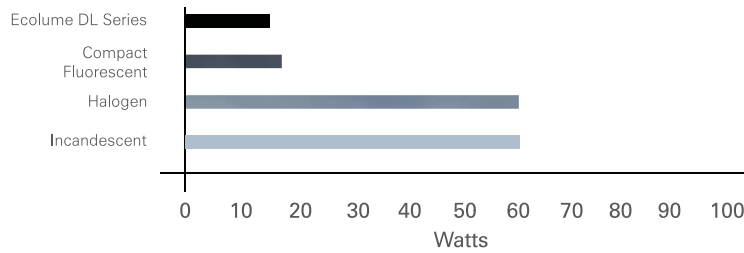

LED Down Light 15W Recessed 90mm

DL90R-60

Features:

- Powered by 6 OSRAM OSOLON Thin Gan LEDs
- 1200 LUMEN Light Engine
- Replacement for Halogen Down Light
- 60 Degree Beam Angle
- Rated at 15 Watts, 81lm/W
- Low Operating Temperatures
- Less Carbon Emissions
- 50,000 Hours Plus
- No Ultraviolet Emissions
- 3000K/4000K/6500K Color Temperatures
- Recessed Down Light
- Housing Available in White and Satin Chrome
- Supports 90mm Cutout Hole
- Dimmable (with Dimmable LED Driver)
- IES Data Available
- 3 Year Warranty

www.ecolumelighting.com

info@ecolumelighting.com

OPERATING LIFE

ILLUMINANCE

CCT	lux 1m	lux 2 m	lux 3m	lux 4m
DL6500K	415	104	46	26
CW4000K	402	101	45	25
WW3000K	344	86	38	22

POWER DRAW CHART

COLOUR TEMPERATURE

Order No.	Type	Cutout	Housing Size	Housing Color	CCT	Input Power	Lumens	I(ma)	Lm/W	Angle
DL90-R-W-WW-60	Recessed	90mm	100mm	White	WW3000	15 Watt	949	700	63	60°
DL90-R-SC-WW-60	Recessed	90mm	100mm	Satin Chrome*	WW3000	15 Watt	949	700	63	60°
DL90-R-W-CW-60	Recessed	90mm	100mm	White	CW4000	15 Watt	989	700	66	60°
DL90-R-SC-CW-60	Recessed	90mm	100mm	Satin Chrome*	CW4000	15 Watt	989	700	66	60°
DL90-R-W-DL-60	Recessed	90mm	100mm	White	DL6500	15 Watt	1214	700	81	60°
DL90-R-SC-DL-60	Recessed	90mm	100mm	Satin Chrome*	DL6500	15 Watt	1214	700	81	60°

* MOQ may apply.

WW = Warm White, CW = Cool White, DL = Day Light

Order No includes down light & LED driver

LED DRIVER

Soanar ELD24700 LED driver design was optimized to provide the constant current required to power the OSRAM OSOLON LED. The Efficiency of the Soanar LED driver has been recorded as high as 90%. This high efficiency results in minimal losses in the power conversion from AC to DC, meaning more light for your money