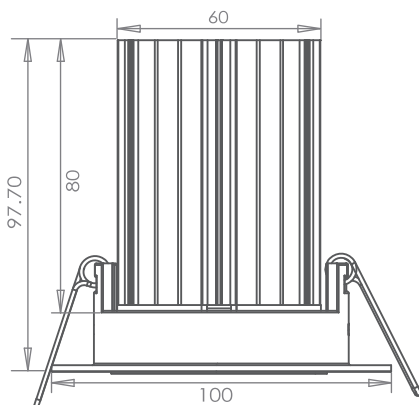

LED Down Light 15W Recessed 90mm

DL90R-60

Features:

- Powered by 6 OSRAM OSOLON Thin Gan LEDs
- 1200 LUMEN Light Engine
- Replacement for Halogen Down Light
- 60 Degree Beam Angle
- Rated at 15 Watts, 81lm/W
- Low Operating Temperatures
- Less Carbon Emissions
- 50,000 Hours Plus
- No Ultraviolet Emissions
- 3000K/4000K/6500K Color Temperatures
- Recessed Down Light
- Housing Available in White and Satin Chrome
- Supports 90mm Cutout Hole
- Dimmable (with Dimmable LED Driver)
- IES Data Available
- 3 Year Warranty

www.ecolumelighting.com

info@ecolumelighting.com

OPERATING LIFE

ILLUMINANCE

CCT	lux 1m	lux 2 m	lux 3m	lux 4m
DL6500K	415	104	46	26
CW4000K	402	101	45	25
WW3000K	344	86	38	22

POWER DRAW CHART

COLOUR TEMPERATURE

Order No.	Type	Cutout	Housing Size	Housing Color	CCT	Input Power	Lumens	I(ma)	Lm/W	Angle
DL90-R-W-WW-60	Recessed	90mm	100mm	White	WW3000	15 Watt	949	700	63	60°
DL90-R-SC-WW-60	Recessed	90mm	100mm	Satin Chrome*	WW3000	15 Watt	949	700	63	60°
DL90-R-W-CW-60	Recessed	90mm	100mm	White	CW4000	15 Watt	989	700	66	60°
DL90-R-SC-CW-60	Recessed	90mm	100mm	Satin Chrome*	CW4000	15 Watt	989	700	66	60°
DL90-R-W-DL-60	Recessed	90mm	100mm	White	DL6500	15 Watt	1214	700	81	60°
DL90-R-SC-DL-60	Recessed	90mm	100mm	Satin Chrome*	DL6500	15 Watt	1214	700	81	60°